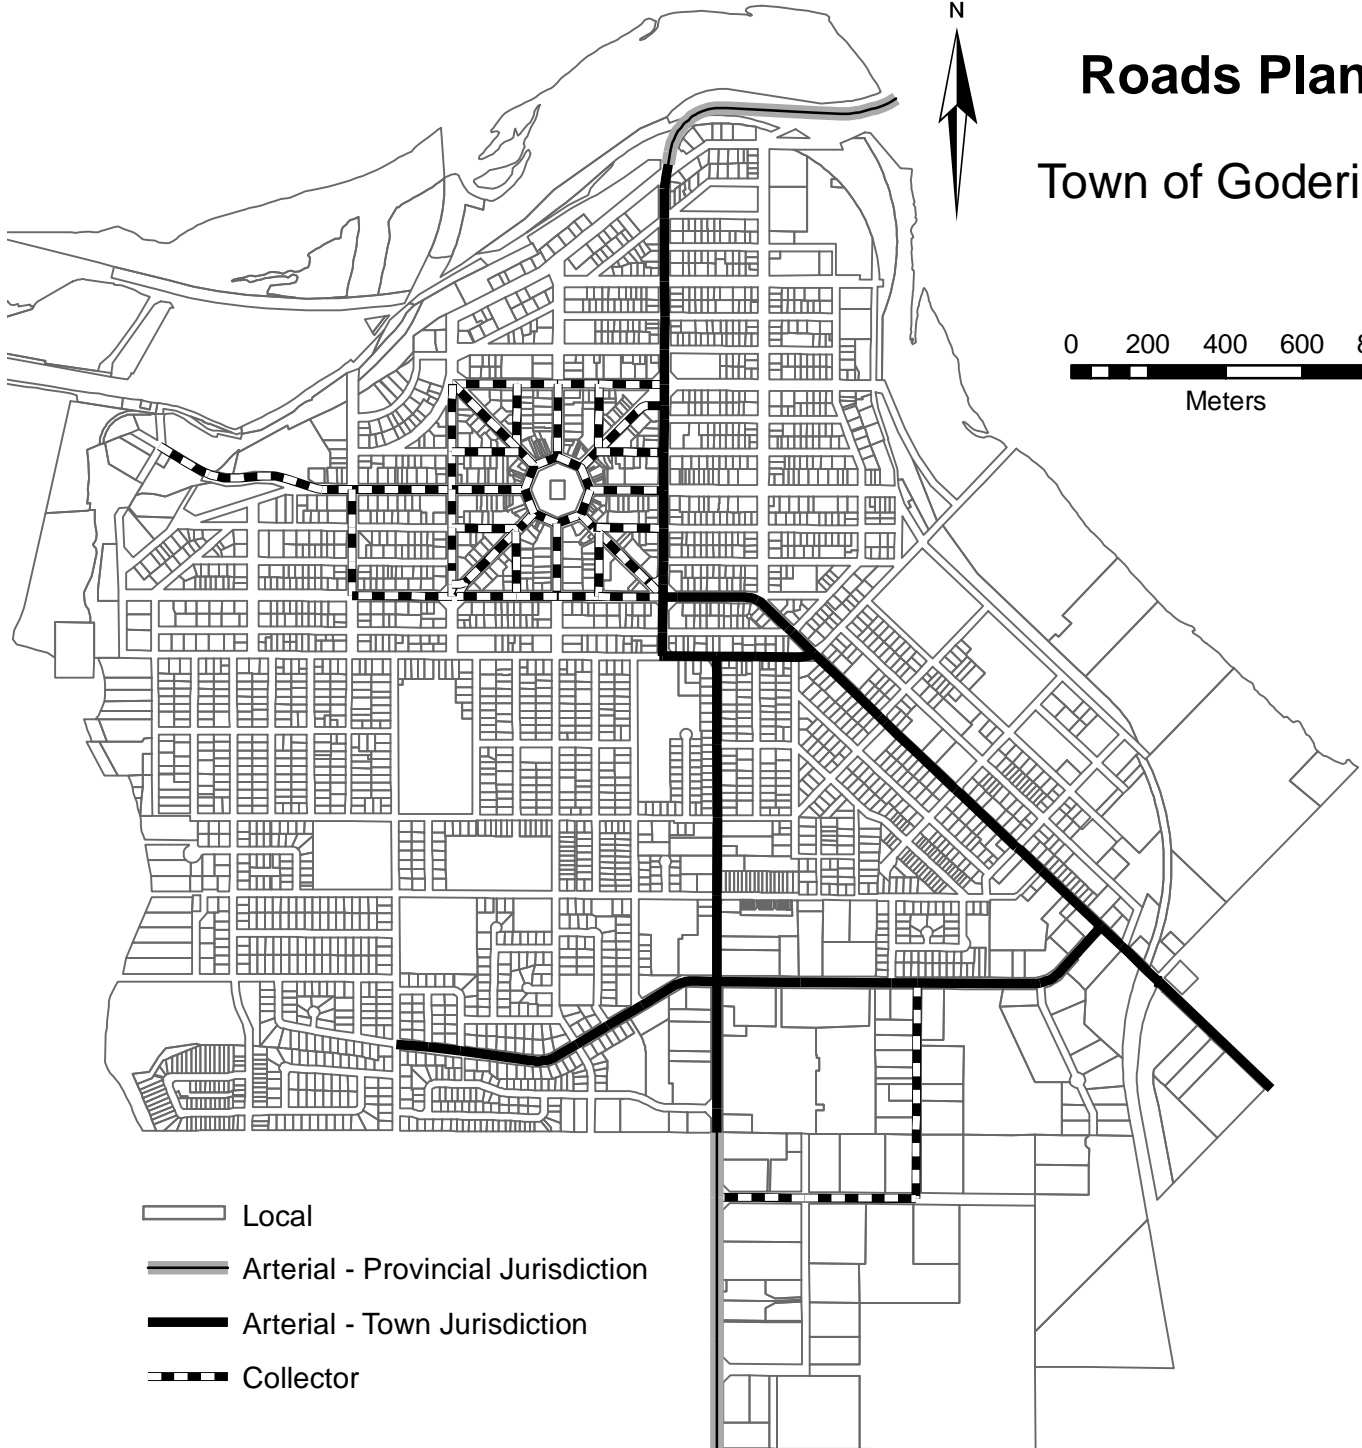

# Schedule "C"

## Roads Plan

### Town of Goderich

-  Local
-  Arterial - Provincial Jurisdiction
-  Arterial - Town Jurisdiction
-  Collector

Produced by the County of Huron Planning and Development  
Department GIS Services with data supplied under License  
by Members of the Ontario Geospatial Data Exchange,  
MVCA, ABCA and MNA&M.  
This map is illustrative only. Do not rely on it as a precise  
indicator of routes, feature locations, nor as a guide to navigation.  
Copyright © Queen's Printer 2008.  
October 6 2008.