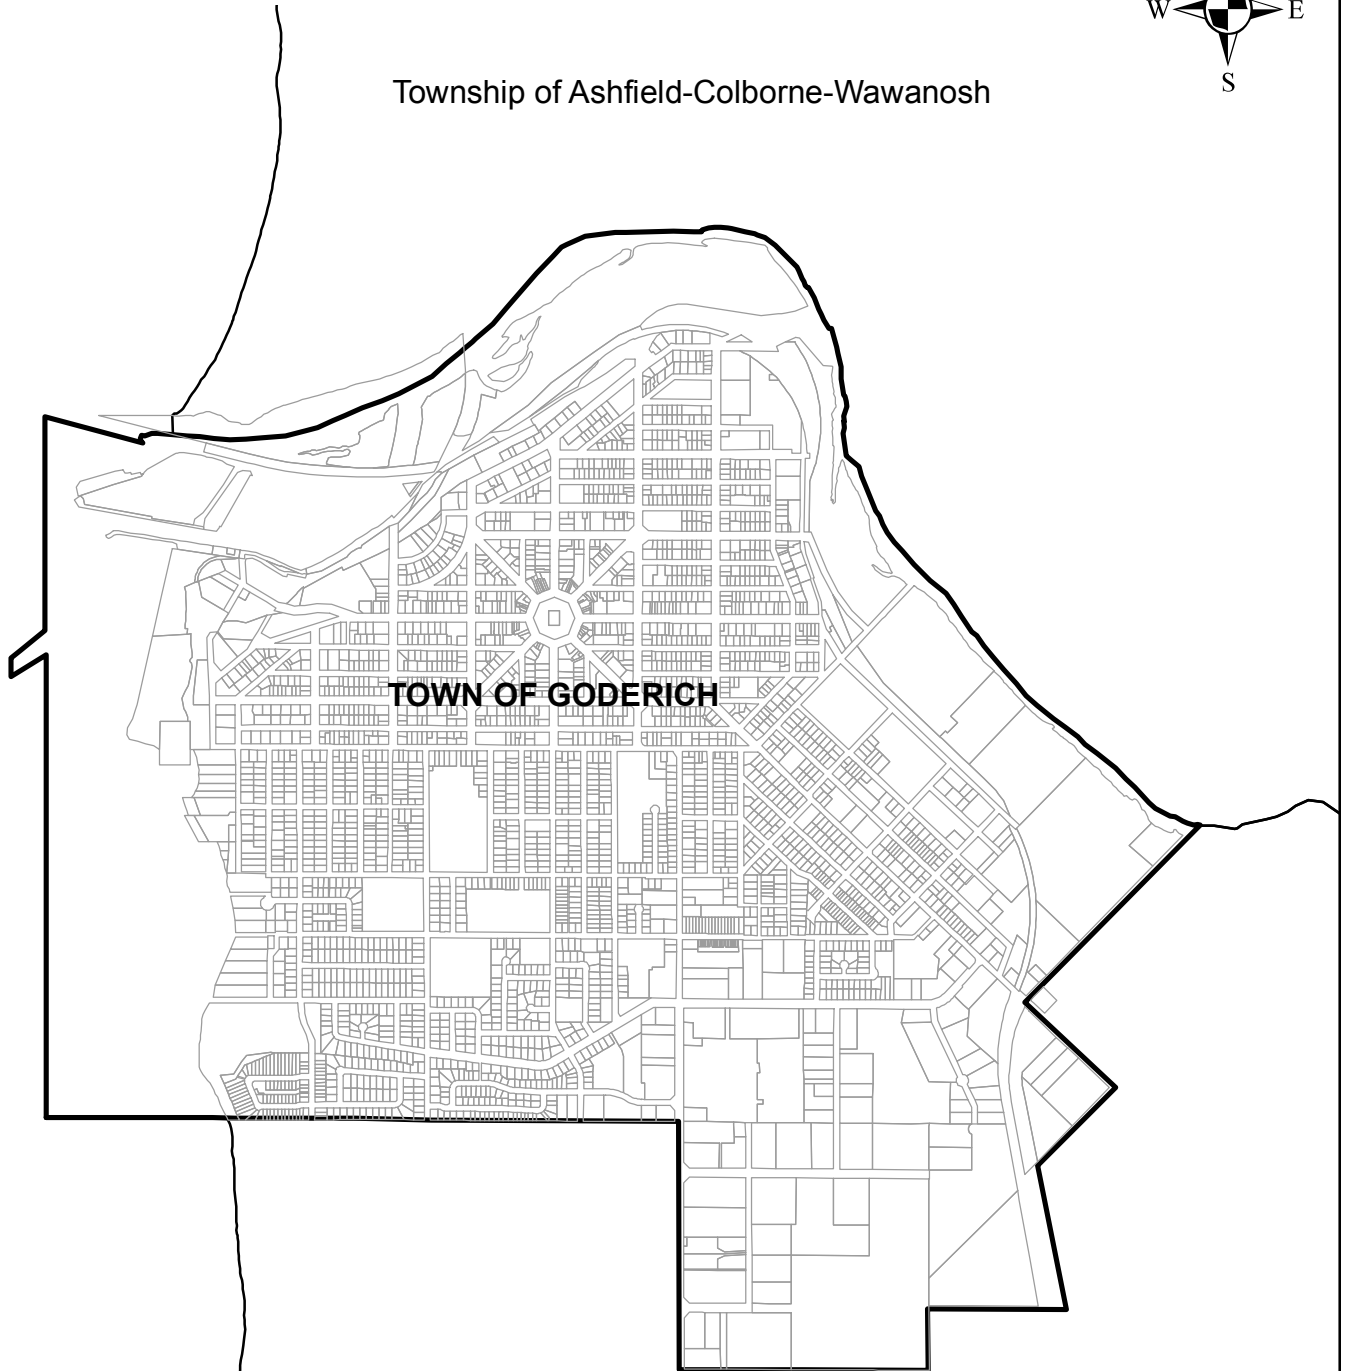

Schedule "A" - Base Map Town of Goderich Official Plan

Township of Ashfield-Colborne-Wawanosh

TOWN OF GODERICH

Municipality of Central Huron