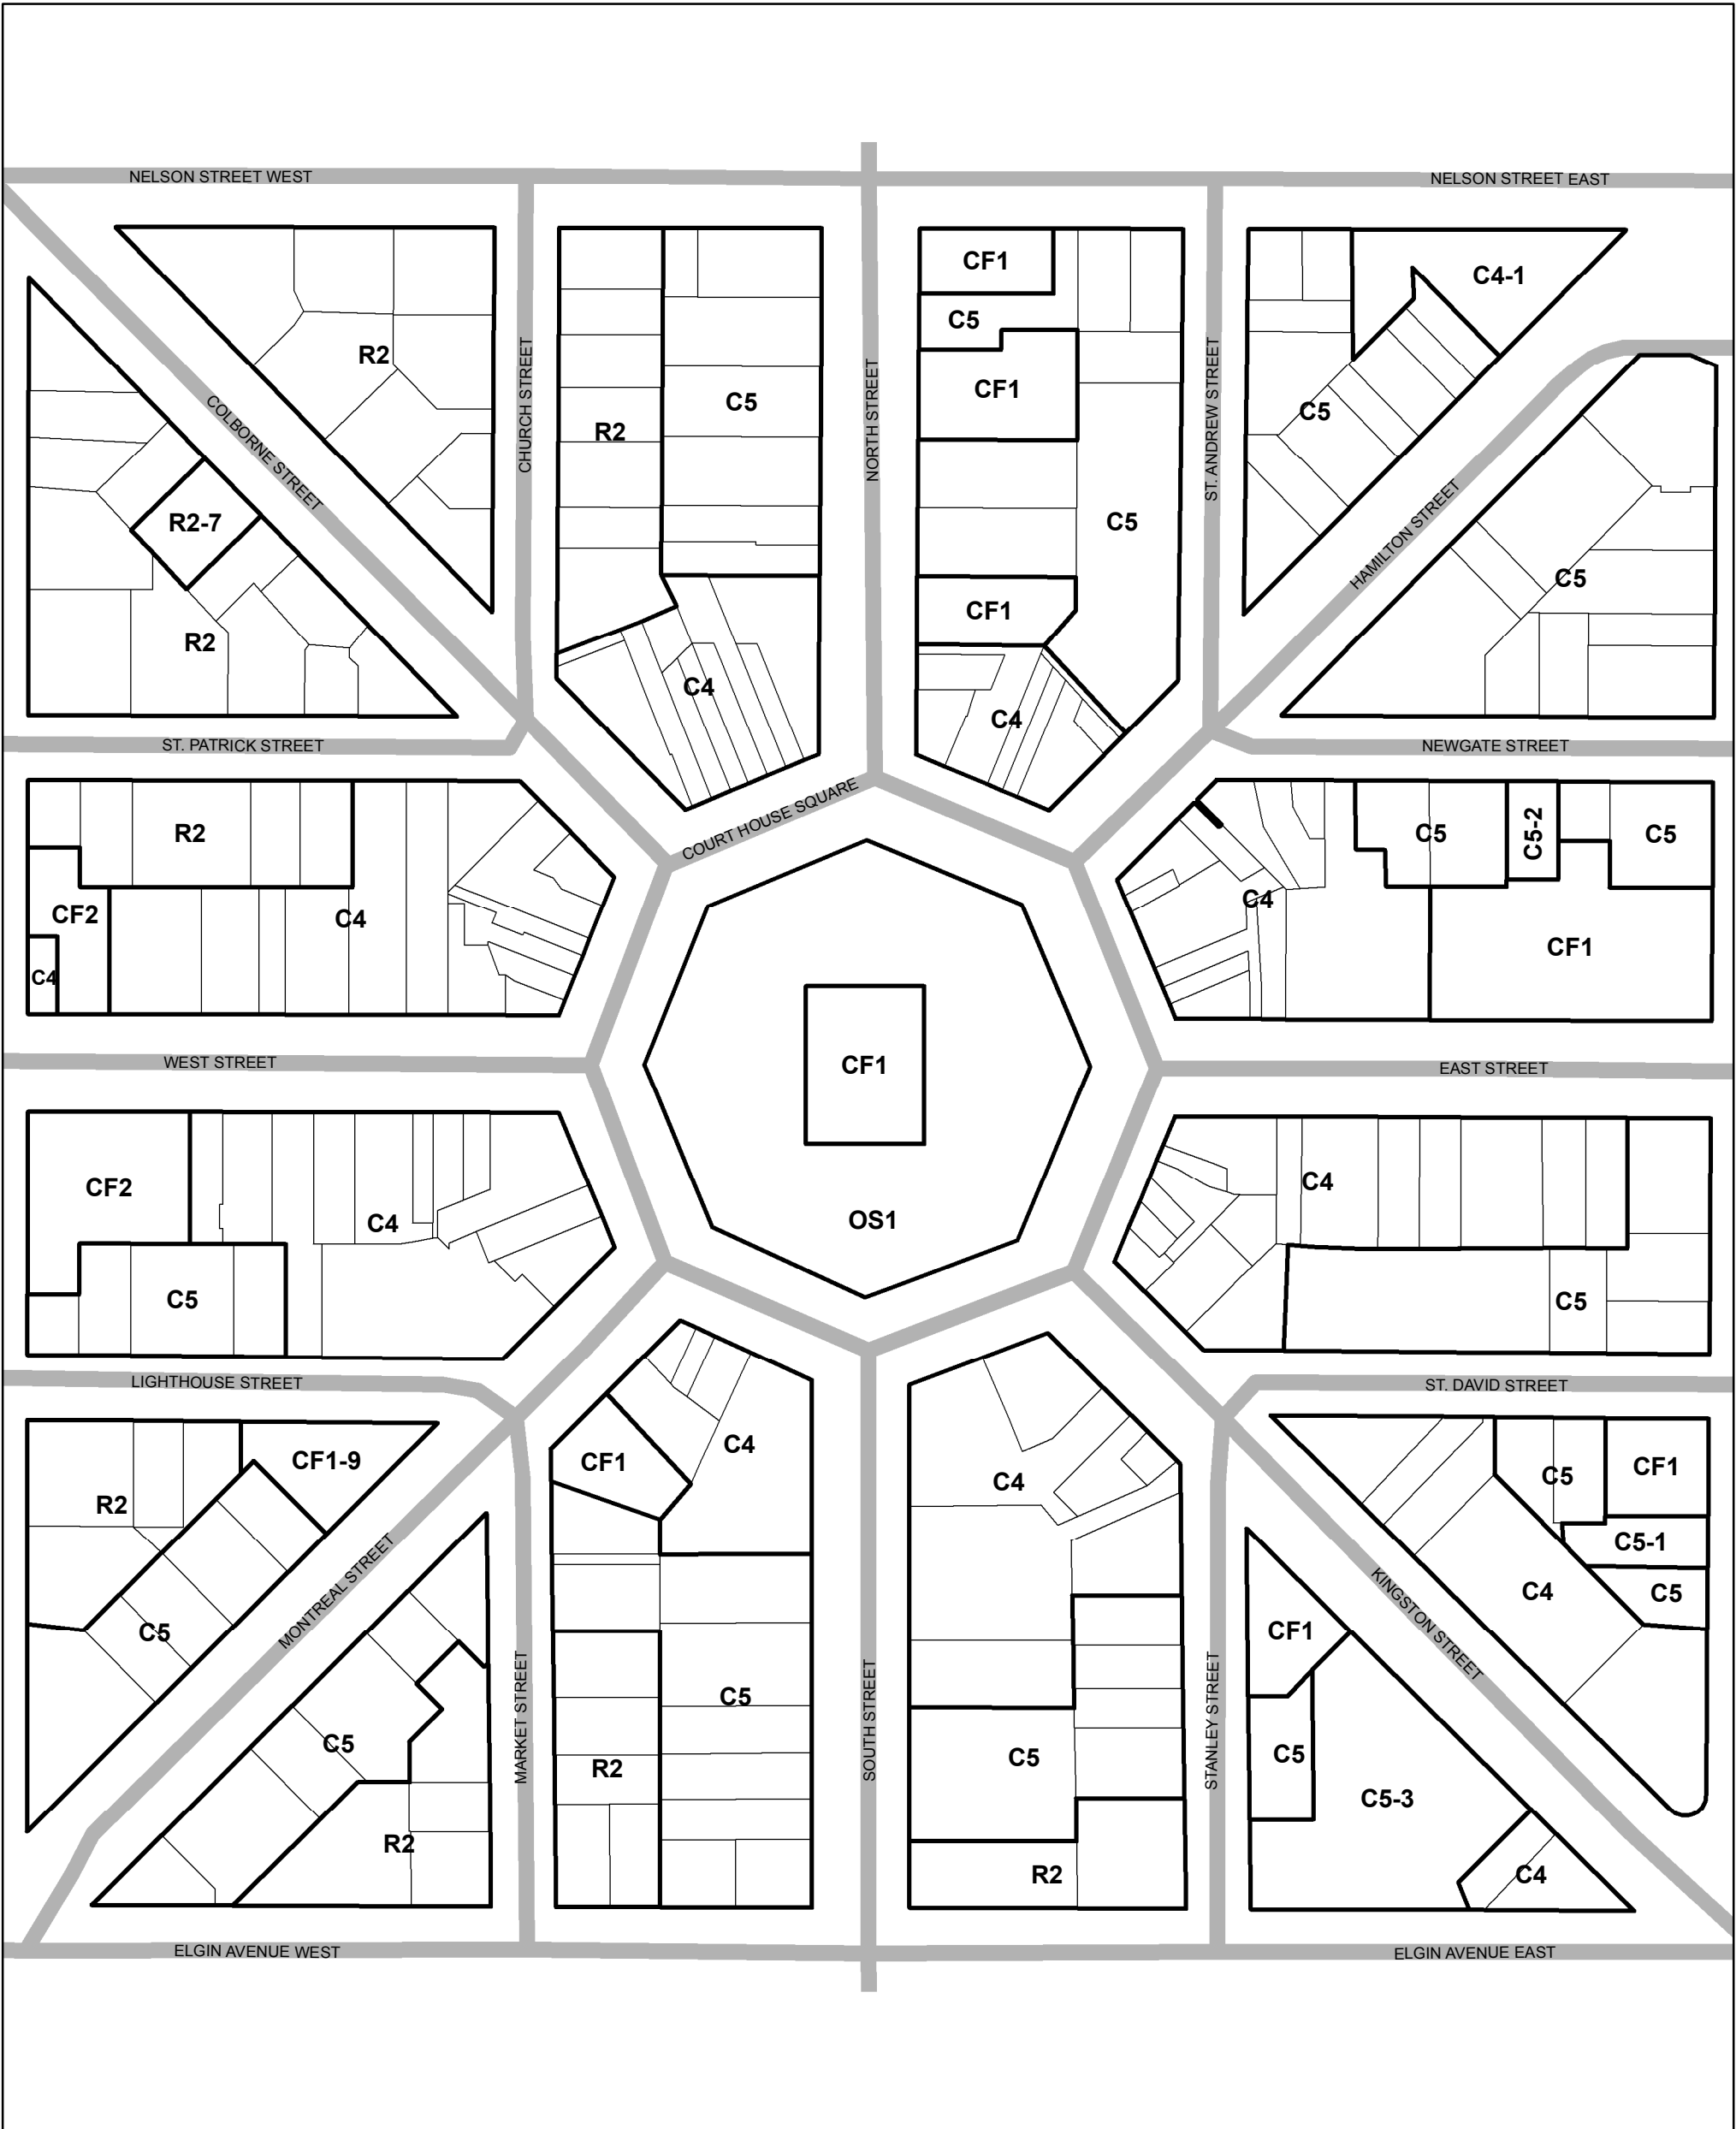

Town of Goderich
Zoning By-Law
Key Map 2A

DRAFT

| | |
|---|---------------|
| Zone | Parcel Fabric |
| Floodway (F) | Railway |
| Open Water (OW) | Roads |
| Natural Environment (NE) | Watercourses |
| Conservation Authority Notification Areas | Waterbodies |