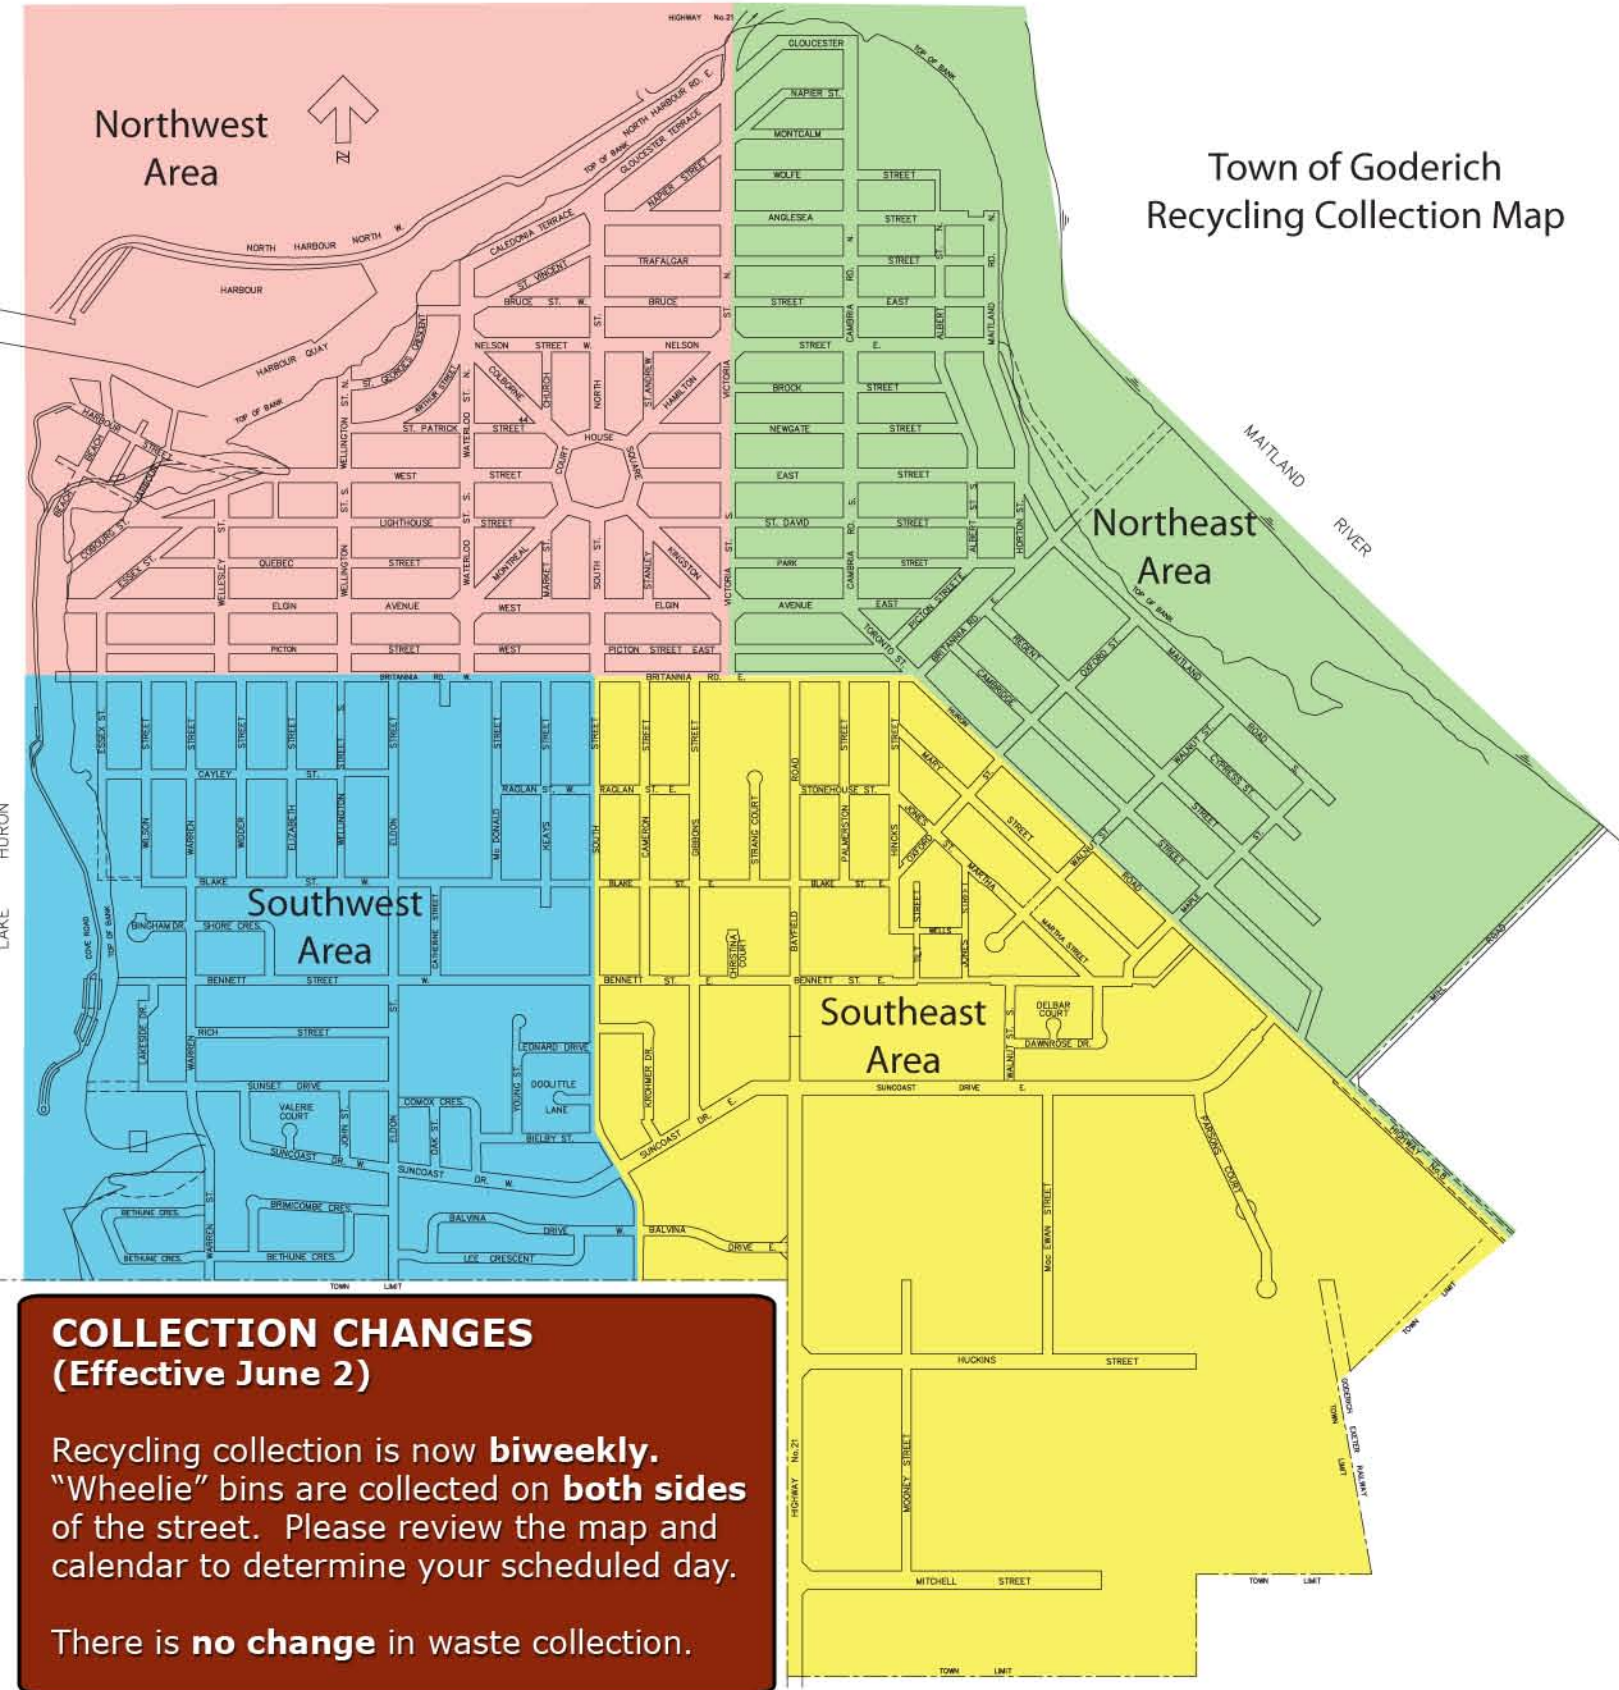

Town of Goderich Waste and Recycling Schedule

COLLECTION CHANGES (Effective June 2)

Recycling collection is now **biweekly**. "Wheelie" bins are collected on **both sides** of the street. Please review the map and calendar to determine your scheduled day.

There is **no change** in waste collection.

	JANUARY							FEBRUARY							MARCH							APRIL													
	S	M	T	W	T	F	S	S	M	T	W	T	F	S	S	M	T	W	T	F	S	S	M	T	W	T	F	S							
						1	2																										1	2	3
	3	4	5	6	7	8	9	1	2	3	4	5	6	1	2	3	4	5	6	4	5	6	7	8	9	10	11	12	13	14	15	16	17		
	10	11	12	13	14	15	16	7	8	9	10	11	12	13	7	8	9	10	11	12	13	14	15	16	17	18	19	20	18	19	20	21	22	23	24
	17	18	19	20	21	22	23	14	15	16	17	18	19	20	14	15	16	17	18	19	20	21	22	23	24	25	26	27	25	26	27	28	29	30	
	24	25						21	22	23	24	25	26	27	21	22	23	24	25	26	27	28	29	30	31										